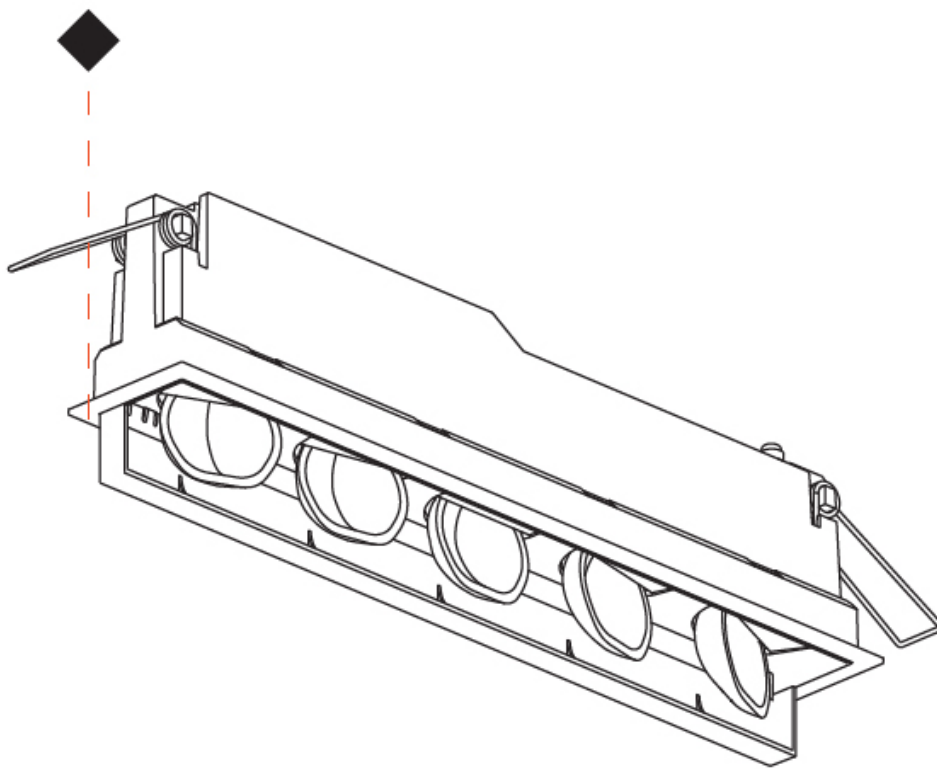

MAGIQ WALLWASH RECESSED

A35154-

PROJECT

TYPE

SPECIFIER

QUANTITY

DATE

A